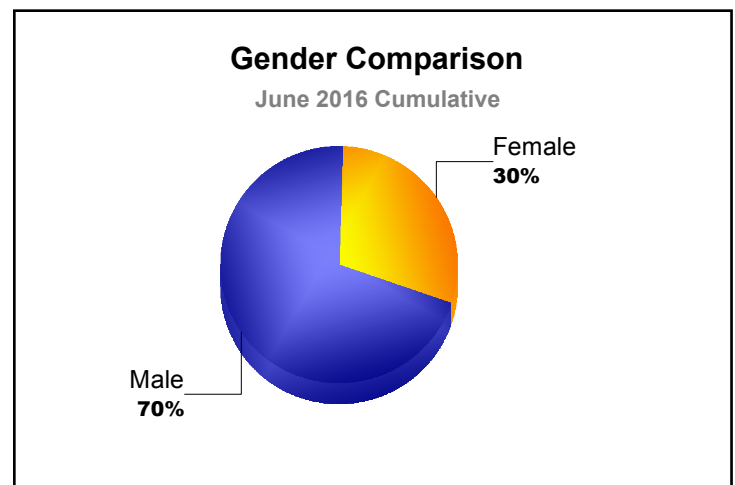

Year	New Clubs	Dropped Clubs	Gain/ Loss Clubs	New Members	Charter Members	Reinstate Members	Transfer Members	Total Member Added	Total Members Dropped	Gain/ Loss Members
2011-2012	1	0	1	152	32	10	6	200	-130	70
2012-2013	0	-1	-1	107	0	6	2	115	-195	-80
2013-2014	0	-1	-1	137	0	10	4	151	-167	-16
2014-2015	0	-1	-1	84	4	7	0	95	-134	-39
2015-2016	2	-2	0	77	76	22	11	186	-162	24
<b>Average</b>	<b>1</b>	<b>-1</b>	<b>0</b>	<b>111</b>	<b>22</b>	<b>11</b>	<b>5</b>	<b>149</b>	<b>-158</b>	<b>-8</b>