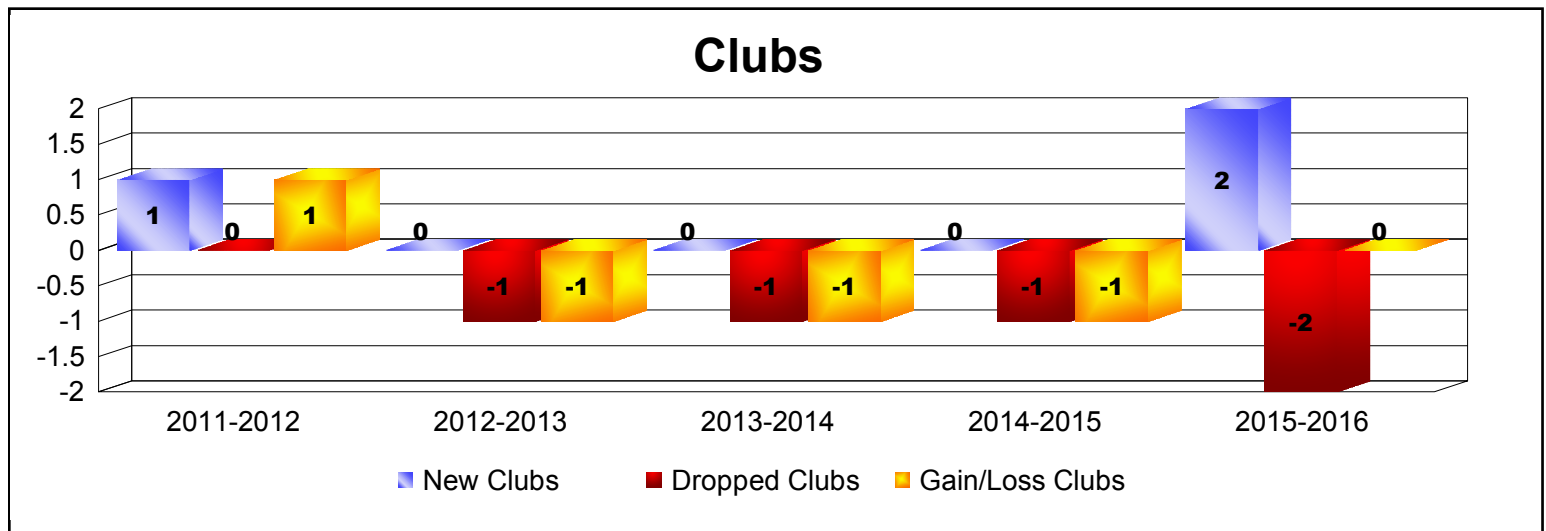

Year	New Clubs	Dropped Clubs	Gain/ Loss Clubs	New Members	Charter Members	Reinstate Members	Transfer Members	Total Member Added	Total Members Dropped	Gain/ Loss Members
2011-2012	1	0	1	152	32	10	6	200	-130	70
2012-2013	0	-1	-1	107	0	6	2	115	-195	-80
2013-2014	0	-1	-1	137	0	10	4	151	-167	-16
2014-2015	0	-1	-1	84	4	7	0	95	-134	-39
2015-2016	2	-2	0	77	76	22	11	186	-162	24
<b>Average</b>	<b>1</b>	<b>-1</b>	<b>0</b>	<b>111</b>	<b>22</b>	<b>11</b>	<b>5</b>	<b>149</b>	<b>-158</b>	<b>-8</b>

Year	New Clubs	Dropped Clubs	Gain/ Loss Clubs	New Members	Charter Members	Reinstate Members	Transfer Members	Total Member Added	Total Members Dropped	Gain/ Loss Members
2011-2012	0	0	0	0	0	0	0	0	0	0
2012-2013	0	0	0	0	0	0	0	0	-11	-11
2013-2014	0	-1	-1	0	0	0	0	0	-1	-1
<b>Average</b>	<b>0</b>	<b>0</b>	<b>0</b>	<b>0</b>	<b>0</b>	<b>0</b>	<b>0</b>	<b>0</b>	<b>-4</b>	<b>-4</b>