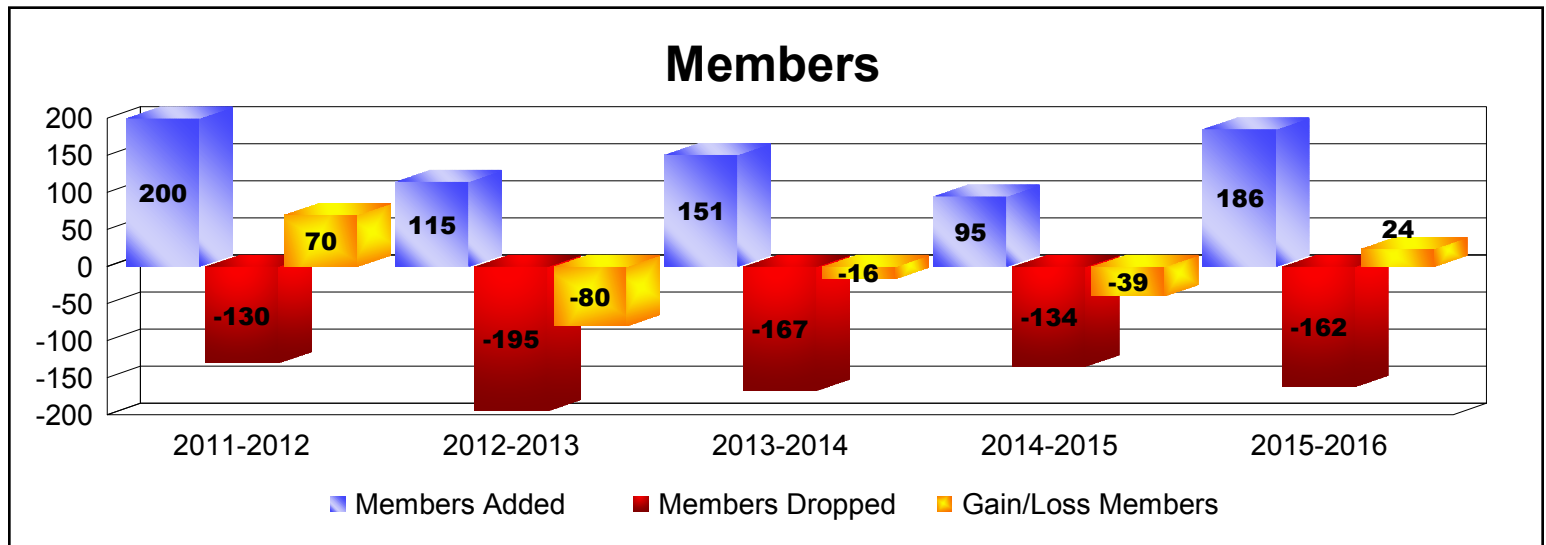

Year	New Clubs	Dropped Clubs	Gain/ Loss Clubs	New Members	Charter Members	Reinstate Members	Transfer Members	Total Member Added	Total Members Dropped	Gain/ Loss Members
2011-2012	1	0	1	152	32	10	6	200	-130	70
2012-2013	0	-1	-1	107	0	6	2	115	-195	-80
2013-2014	0	-1	-1	137	0	10	4	151	-167	-16
2014-2015	0	-1	-1	84	4	7	0	95	-134	-39
2015-2016	2	-2	0	77	76	22	11	186	-162	24
<b>Average</b>	<b>1</b>	<b>-1</b>	<b>0</b>	<b>111</b>	<b>22</b>	<b>11</b>	<b>5</b>	<b>149</b>	<b>-158</b>	<b>-8</b>

Year	New Clubs	Dropped Clubs	Gain/ Loss Clubs	New Members	Charter Members	Reinstate Members	Transfer Members	Total Member Added	Total Members Dropped	Gain/ Loss Members
2011-2012	0	0	0	0	0	0	0	0	0	0
2012-2013	0	0	0	0	0	0	0	0	-11	-11
2013-2014	0	-1	-1	0	0	0	0	0	-1	-1
<b>Average</b>	<b>0</b>	<b>0</b>	<b>0</b>	<b>0</b>	<b>0</b>	<b>0</b>	<b>0</b>	<b>0</b>	<b>-4</b>	<b>-4</b>