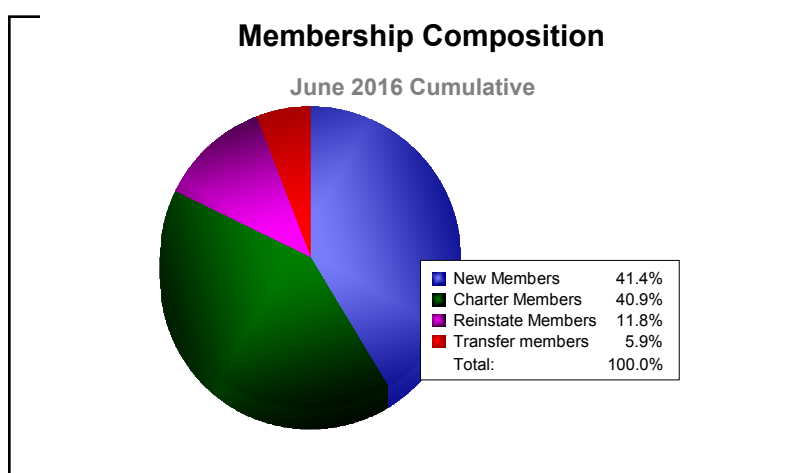

Year	New Clubs	Dropped Clubs	Gain/ Loss Clubs	New Members	Charter Members	Reinstate Members	Transfer Members	Total Member Added	Total Members Dropped	Gain/ Loss Members
2011-2012	1	0	1	152	32	10	6	200	-130	70
2012-2013	0	-1	-1	107	0	6	2	115	-195	-80
2013-2014	0	-1	-1	137	0	10	4	151	-167	-16
2014-2015	0	-1	-1	84	4	7	0	95	-134	-39
2015-2016	2	-2	0	77	76	22	11	186	-162	24
<b>Average</b>	<b>1</b>	<b>-1</b>	<b>0</b>	<b>111</b>	<b>22</b>	<b>11</b>	<b>5</b>	<b>149</b>	<b>-158</b>	<b>-8</b>